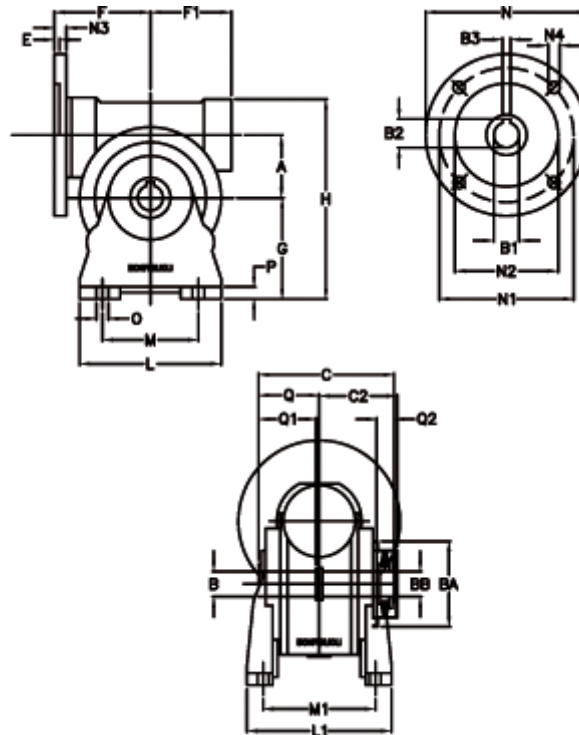

Article number: 390204902422336

Description: Worm Gear with Torque Limiter
VF 49-L2-A-24 P63B14

Measures

a = 49.50	C2 = 63,5	L1 = 124.0	O = 8.5
B = 25	Description = VF 49A-xx-63B14	m = 63	P = 12
B1 E7 = 11	E = 3.0	M1 = 98.5	Q = 51.0
B2 = 12.8	F = 70	N = 90	Q1 = 41
B3 H9 = 4	F1 = 63	N1 = 75	Q2 = 15
BA = 63	g = 82	N2 = 60	
BB H7 = 14	H = 162	N3 = 7.0	
C = 105	L = 110	N4 = 6	